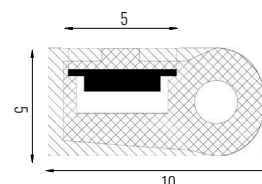

TECHNICAL DATA

TYPE

Professional STRIP LED for Outdoor & Indoor Lighting

PRO	CRI ≥ 80	
IP65		
220-240V 50/60Hz		25000h

DIMENSION DRAW

Model:	SMD STRIP LED 120LEDS/M
Led Color:	3000K
Location:	Exterior / Interior
System Power:	10W/M
CRI :	80
Lumen Output:	320Lm/M
Product Dimension:	10M/Roll - 50M/Roll
IP Code:	65
Frequency:	220-240V 50/60Hz